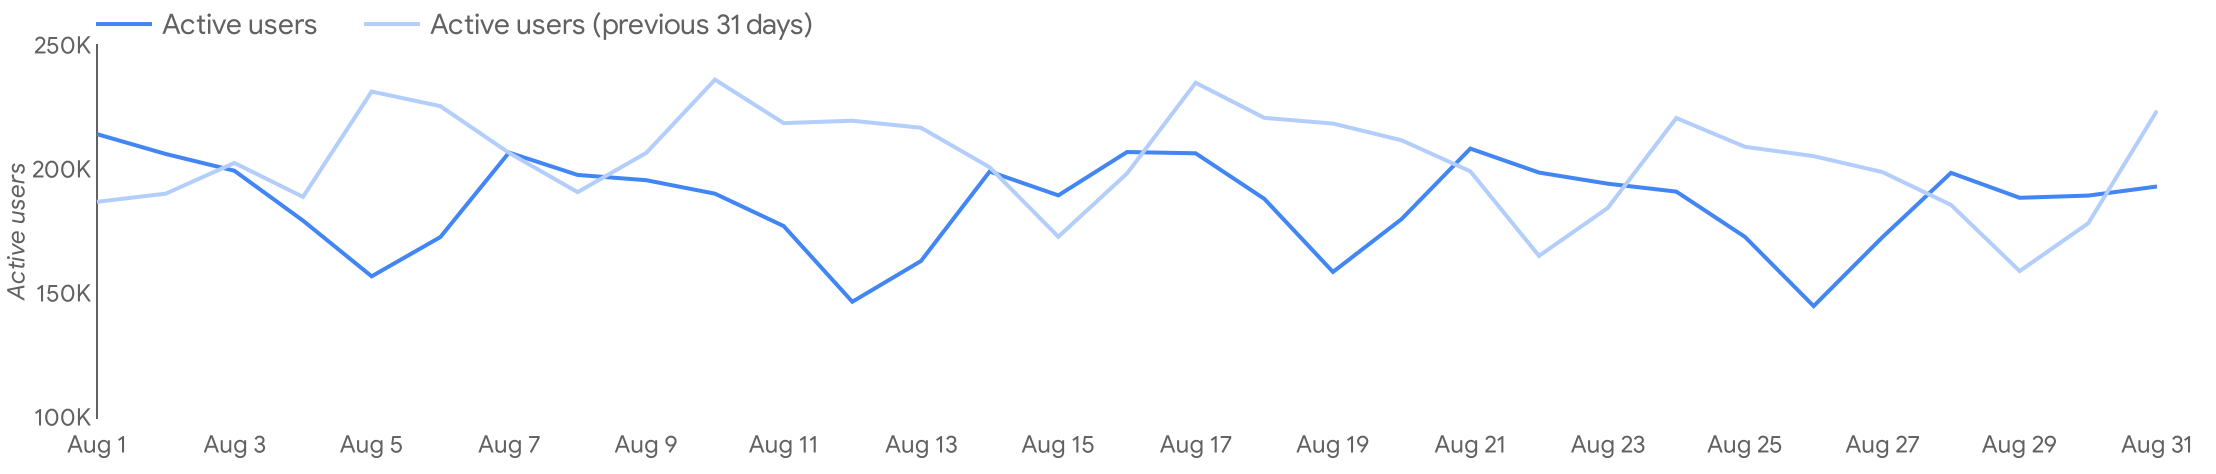

2023 August

Summary

Total users	New users	New User %	Pct Engaged	Pageviews per User	Engagement Time
5.0M	4.8M	96%	96%	5.8	00:01:16
↓ -9.2%	↓ -8.5%	↑ 0.8%	↓ -0.1%	↑ 7.3%	↑ 7.4%

Trends

Page Views

	Page title	Views	New users	Total users
1.	TSA PreCheck® Transportation Security A...	4,741,910	1,235,208	1,636,381
2.	What Can I Bring? All Transportation Secu...	4,486,780	284,008	507,842
3.	TSA PreCheck® Enrollment Centers Trans...	2,187,498	19,195	369,174
4.	Transportation Security Administration Tr...	1,378,397	340,498	502,465
5.	What Can I Bring? Miscellaneous Transpor...	1,271,210	5,526	116,925
6.	What Can I Bring? Food Transportation Se...	1,031,273	68,918	161,998
7.	Liquids Rule Transportation Security Admi...	834,585	220,851	315,320
8.	Identification Transportation Security Ad...	619,841	166,020	237,654
9.	TSA PreCheck® FAQ Transportation Secur...	464,022	75,514	185,400
10.	What Can I Bring? Medical Transportation ...	409,208	6,576	68,983

Top Traffic Sources

Session source	Session medium	Sessions	% Sessions
google	organic	3,437,563	51.0%
(direct)	(none)	1,662,755	24.7%
fbig	social	323,251	4.8%
google	cpc	208,076	3.1%
bing	organic	137,430	2.0%
aa.com	referral	77,754	1.2%
yahoo	organic	76,556	1.1%
duckduckgo	organic	72,576	1.1%
united.com	referral	71,597	1.1%

Top Events

Event name	Event count	% Events	Active users
page_view	28,931,201	45.3%	4,997,759
user_engagement	9,655,972	15.1%	3,077,563
scroll	8,356,669	13.1%	3,325,353
session_start	6,701,488	10.5%	4,990,348
first_visit	4,847,323	7.6%	4,761,138
click	1,801,367	2.8%	1,298,563
tsaenrollmentbyidemia.tsa.d...	1,274,149	2.0%	987,407
form_start	979,232	1.5%	653,511
form_submit	535,915	0.8%	345,432