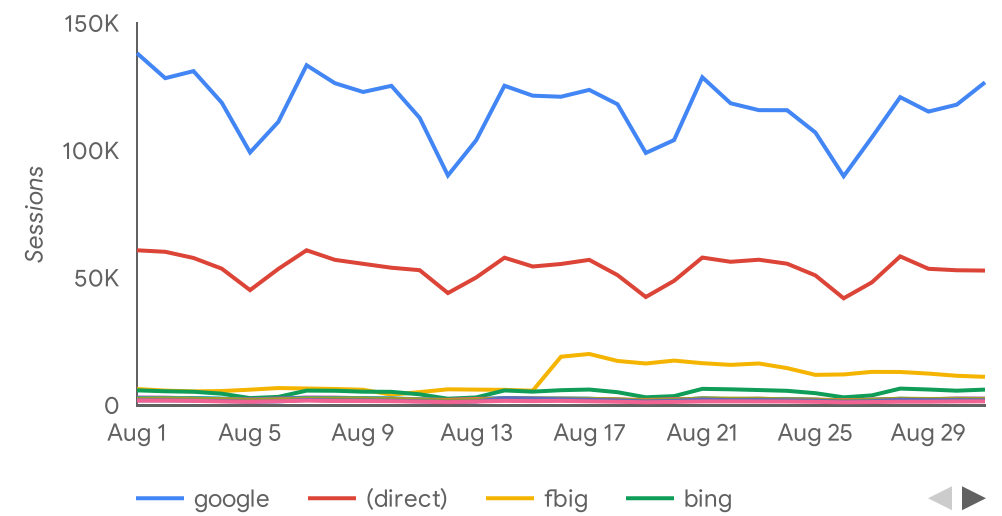

2023 August

Summary

Total users	New users	New User %	Pct Engaged	Pageviews per User	Engagement Time
5.0M	4.8M	96%	96%	5.8	00:01:16
↓ -9.2%	↓ -8.5%	↑ 0.8%	↓ -0.1%	↑ 7.3%	↑ 7.4%

Trends

Page Views

	Page title	Views	New users	Total users
1.	TSA PreCheck® Transportation Security A...	4,741,910	1,235,208	1,636,381
2.	What Can I Bring? All Transportation Secu...	4,486,780	284,008	507,842
3.	TSA PreCheck® Enrollment Centers Trans...	2,187,498	19,195	369,174
4.	Transportation Security Administration Tr...	1,378,397	340,498	502,465
5.	What Can I Bring? Miscellaneous Transpor...	1,271,210	5,526	116,925
6.	What Can I Bring? Food Transportation Se...	1,031,273	68,918	161,998
7.	Liquids Rule Transportation Security Admi...	834,585	220,851	315,320
8.	Identification Transportation Security Ad...	619,841	166,020	237,654
9.	TSA PreCheck® FAQ Transportation Secur...	464,022	75,514	185,400
10.	What Can I Bring? Medical Transportation ...	409,208	6,576	68,983

Top Traffic Sources

Session source	Session medium	Sessions	% Sessions
google	organic	3,437,563	51.0%
(direct)	(none)	1,662,755	24.7%
fbig	social	323,251	4.8%
google	cpc	208,076	3.1%
bing	organic	137,430	2.0%
aa.com	referral	77,754	1.2%
yahoo	organic	76,556	1.1%
duckduckgo	organic	72,576	1.1%
united.com	referral	71,597	1.1%

Top Events

Event name	Event count	% Events	Active users
page_view	28,931,201	45.3%	4,997,759
user_engagement	9,655,972	15.1%	3,077,563
scroll	8,356,669	13.1%	3,325,353
session_start	6,701,488	10.5%	4,990,348
first_visit	4,847,323	7.6%	4,761,138
click	1,801,367	2.8%	1,298,563
tsaenrollmentbyidemia.tsa.d...	1,274,149	2.0%	987,407
form_start	979,232	1.5%	653,511
form_submit	535,915	0.8%	345,432