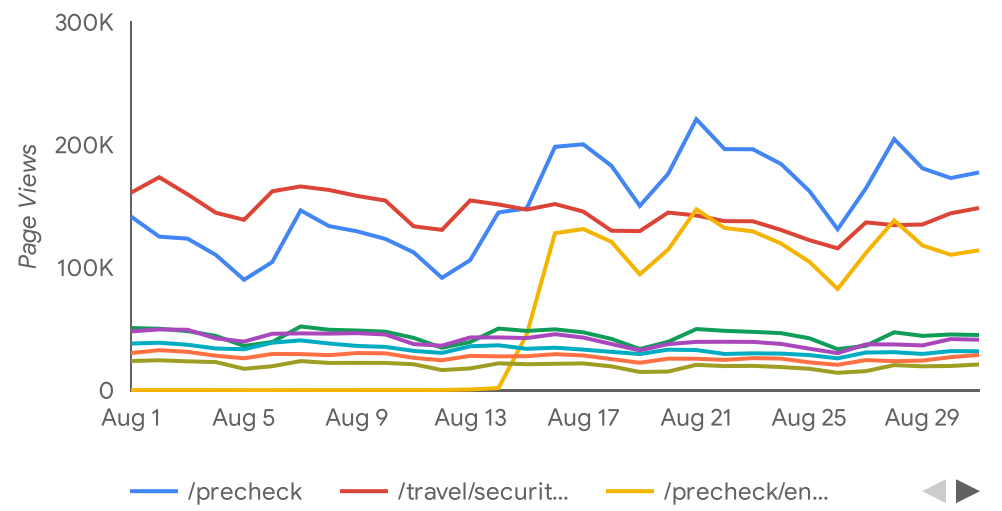

2023 August

Summary

Total users	New users	New User %	Pct Engaged	Pageviews per User	Engagement Time
5.0M	4.8M	96%	96%	5.8	00:01:16
↓ -9.2%	↓ -8.5%	↑ 0.8%	↓ -0.1%	↑ 7.3%	↑ 7.4%

Trends

Page Views

	Page title	Views	New users	Total users
1.	TSA PreCheck® Transportation Security A...	4,741,910	1,235,208	1,636,381
2.	What Can I Bring? All Transportation Secu...	4,486,780	284,008	507,842
3.	TSA PreCheck® Enrollment Centers Trans...	2,187,498	19,195	369,174
4.	Transportation Security Administration Tr...	1,378,397	340,498	502,465
5.	What Can I Bring? Miscellaneous Transpor...	1,271,210	5,526	116,925
6.	What Can I Bring? Food Transportation Se...	1,031,273	68,918	161,998
7.	Liquids Rule Transportation Security Admi...	834,585	220,851	315,320
8.	Identification Transportation Security Ad...	619,841	166,020	237,654
9.	TSA PreCheck® FAQ Transportation Secur...	464,022	75,514	185,400
10.	What Can I Bring? Medical Transportation ...	409,208	6,576	68,983

Top Pages

Page path	Views	% Views	Active users
/precheck	4,731,785	16.5%	1,630,457
/travel/security-screening/whatcanibri...	4,487,139	15.7%	506,586
/precheck/enrollment-centers	1,946,113	6.8%	366,827
/	1,378,765	4.8%	501,025
/travel/security-screening/whatcanibri...	1,271,266	4.4%	116,142
/travel/security-screening/whatcanibri...	1,031,322	3.6%	161,425
/travel/security-screening/liquids-rule	834,685	2.9%	313,916
/travel/security-screening/identification	619,957	2.2%	236,859
/precheck/faq	464,080	1.6%	184,355

Top Traffic Sources

Session source	Session medium	Sessions	% Sessions
google	organic	3,437,563	51.0%
(direct)	(none)	1,662,755	24.7%
fbig	social	323,251	4.8%
google	cpc	208,076	3.1%
bing	organic	137,430	2.0%
aa.com	referral	77,754	1.2%
yahoo	organic	76,556	1.1%
duckduckgo	organic	72,576	1.1%
united.com	referral	71,597	1.1%