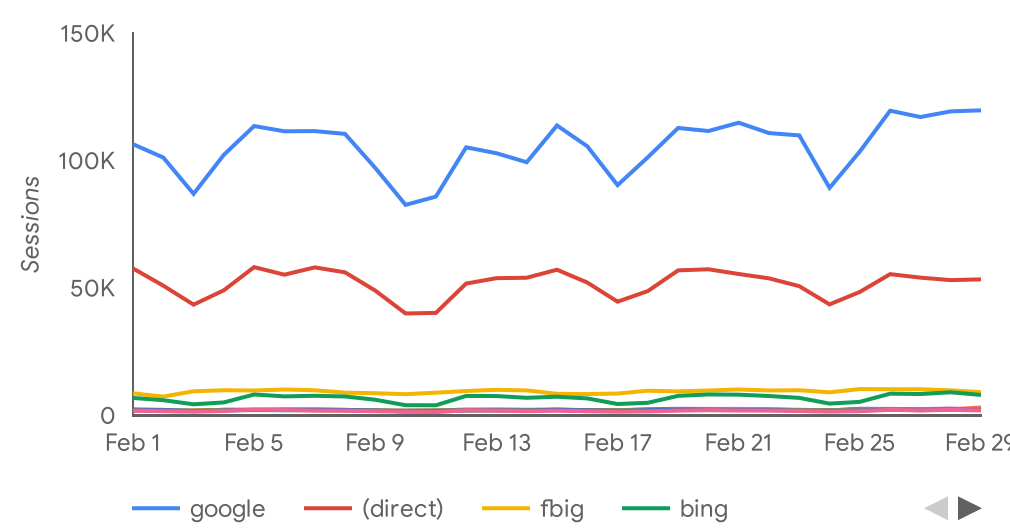

2024 February

Summary

Total users	New users	New User %	Pct Engaged	Pageviews per User	Engagement Time
4.5M	4.3M	96%	95%	5.9	00:01:18
↓ -4.9%	↓ -3.2%	↑ 1.8%	↑ 0.4%	↑ 4.3%	↑ 5.5%

Trends

Page Views

	Page title	Views	New users	Total users
1.	TSA PreCheck® Transportation Security A...	4,530,141	1,160,597	1,530,677
2.	What Can I Bring? All Transportation Secu...	3,963,920	240,187	440,380
3.	TSA PreCheck® Enrollment Centers Trans...	3,320,619	65,542	559,589
4.	Transportation Security Administration Tr...	1,366,073	410,482	533,916
5.	What Can I Bring? Miscellaneous Transpor...	1,123,849	4,809	102,152
6.	What Can I Bring? Food Transportation Se...	878,729	59,120	141,952
7.	Liquids Rule Transportation Security Admi...	632,818	176,589	246,736
8.	Acceptable Identification at the TSA Check...	619,878	190,516	249,965
9.	TSA PreCheck® Renewals Transportation ...	417,558	111,699	138,895
10.	What Can I Bring? Medical Transportation ...	378,940	5,531	61,850

Top Traffic Sources

Session source	Session medium	Sessions	% Sessions
google	organic	2,623,701	45.4%
(direct)	(none)	1,462,478	25.3%
google	cpc	371,820	6.4%
fbig	social	267,002	4.6%
bing	organic	114,538	2.0%
bing	cpc	78,173	1.4%
aa.com	referral	62,977	1.1%
delta.com	referral	60,322	1.0%
(not set)	(not set)	60,171	1.0%

Top Events

Event name	Event count	% Events	Active users
page_view	26,526,718	44.2%	4,504,545
user_engagement	8,491,631	14.2%	2,732,551
scroll	7,944,502	13.3%	3,096,996
session_start	5,820,042	9.7%	4,465,233
first_visit	4,311,292	7.2%	4,239,116
click	1,520,853	2.5%	1,056,616
form_start	1,111,547	1.9%	740,021
tsaenrollmentbyidemia.tsa.d...	761,547	1.3%	615,201
form_submit	748,858	1.2%	499,445