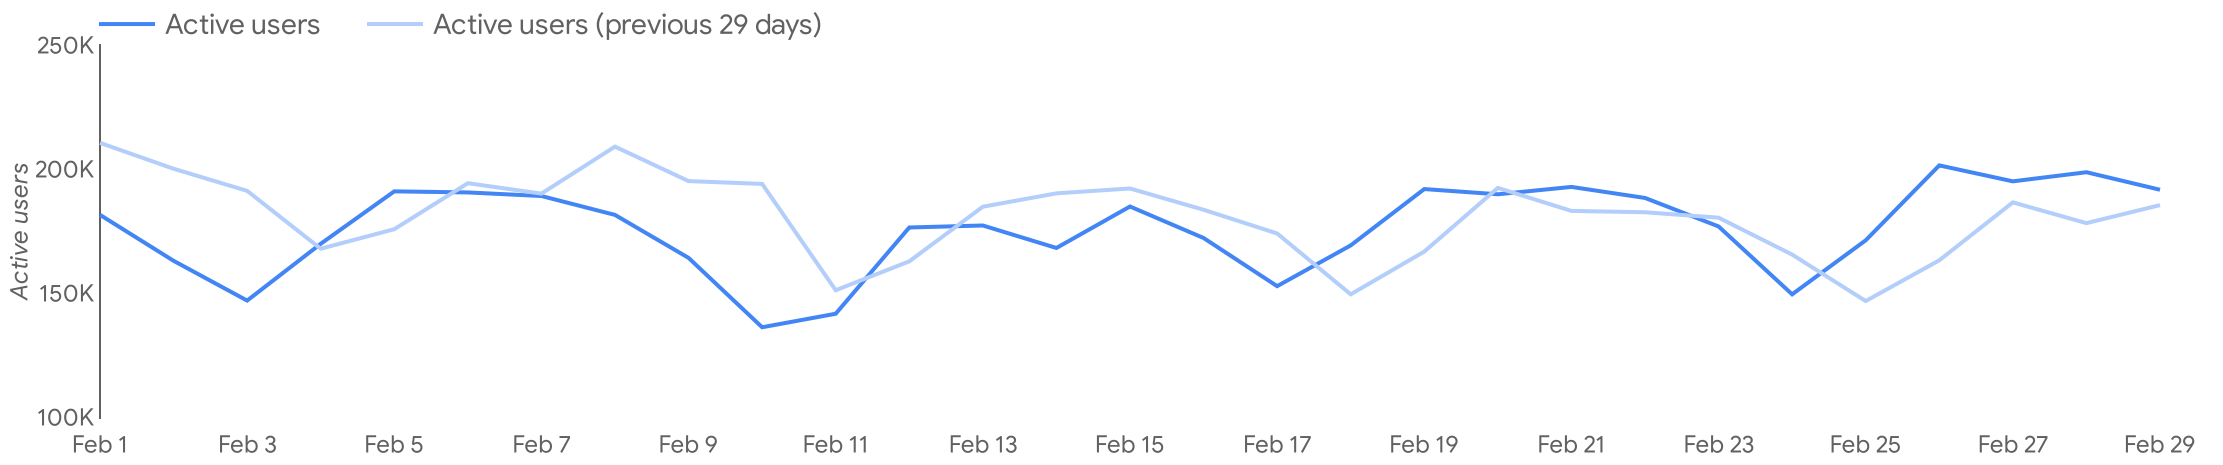

2024 February

Summary

Total users	New users	New User %	Pct Engaged	Pageviews per User	Engagement Time
4.5M	4.3M	96%	95%	5.9	00:01:18
↓ -4.9%	↓ -3.2%	↑ 1.8%	↑ 0.4%	↑ 4.3%	↑ 5.5%

Trends

Page Views

	Page title	Views	New users	Total users
1.	TSA PreCheck® Transportation Security A...	4,530,141	1,160,597	1,530,677
2.	What Can I Bring? All Transportation Secu...	3,963,920	240,187	440,380
3.	TSA PreCheck® Enrollment Centers Trans...	3,320,619	65,542	559,589
4.	Transportation Security Administration Tr...	1,366,073	410,482	533,916
5.	What Can I Bring? Miscellaneous Transpor...	1,123,849	4,809	102,152
6.	What Can I Bring? Food Transportation Se...	878,729	59,120	141,952
7.	Liquids Rule Transportation Security Admi...	632,818	176,589	246,736
8.	Acceptable Identification at the TSA Check...	619,878	190,516	249,965
9.	TSA PreCheck® Renewals Transportation ...	417,558	111,699	138,895
10.	What Can I Bring? Medical Transportation ...	378,940	5,531	61,850

Top Traffic Sources

Session source	Session medium	Sessions	% Sessions
google	organic	2,623,701	45.4%
(direct)	(none)	1,462,478	25.3%
google	cpc	371,820	6.4%
fbig	social	267,002	4.6%
bing	organic	114,538	2.0%
bing	cpc	78,173	1.4%
aa.com	referral	62,977	1.1%
delta.com	referral	60,322	1.0%
(not set)	(not set)	60,171	1.0%

Top Events

Event name	Event count	% Events	Active users
page_view	26,526,718	44.2%	4,504,545
user_engagement	8,491,631	14.2%	2,732,551
scroll	7,944,502	13.3%	3,096,996
session_start	5,820,042	9.7%	4,465,233
first_visit	4,311,292	7.2%	4,239,116
click	1,520,853	2.5%	1,056,616
form_start	1,111,547	1.9%	740,021
tsaenrollmentbyidemia.tsa.d...	761,547	1.3%	615,201
form_submit	748,858	1.2%	499,445