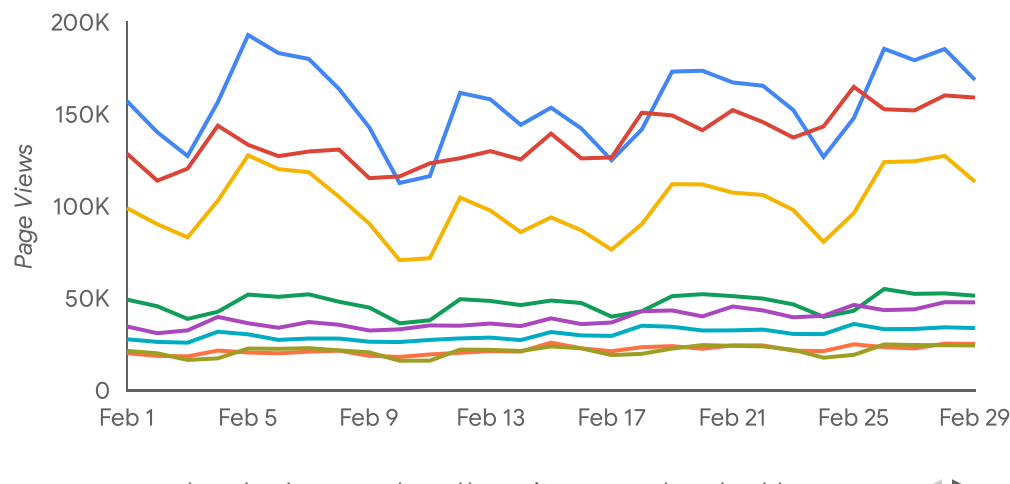

2024 February

Summary

Total users	New users	New User %	Pct Engaged	Pageviews per User	Engagement Time
4.5M	4.3M	96%	95%	5.9	00:01:18
↓ -4.9%	↓ -3.2%	↑ 1.8%	↑ 0.4%	↑ 4.3%	↑ 5.5%

Trends

Page Views

	Page title	Views	New users	Total users
1.	TSA PreCheck® Transportation Security A...	4,530,141	1,160,597	1,530,677
2.	What Can I Bring? All Transportation Secu...	3,963,920	240,187	440,380
3.	TSA PreCheck® Enrollment Centers Trans...	3,320,619	65,542	559,589
4.	Transportation Security Administration Tr...	1,366,073	410,482	533,916
5.	What Can I Bring? Miscellaneous Transpor...	1,123,849	4,809	102,152
6.	What Can I Bring? Food Transportation Se...	878,729	59,120	141,952
7.	Liquids Rule Transportation Security Admi...	632,818	176,589	246,736
8.	Acceptable Identification at the TSA Check...	619,878	190,516	249,965
9.	TSA PreCheck® Renewals Transportation ...	417,558	111,699	138,895
10.	What Can I Bring? Medical Transportation ...	378,940	5,531	61,850

Top Pages

Page path	Views	% Views	Active users
/precheck	4,524,166	17.1%	1,522,719
/travel/security-screening/whatcanibri...	3,964,135	14.9%	439,249
/precheck/enrollment-centers	2,915,925	11.0%	548,794
/	1,366,665	5.2%	534,156
/travel/security-screening/whatcanibri...	1,123,909	4.2%	101,706
/travel/security-screening/whatcanibri...	878,757	3.3%	141,466
/travel/security-screening/liquids-rule	632,909	2.4%	245,771
/travel/security-screening/identification	620,054	2.3%	249,673
/precheck/renew	417,602	1.6%	138,300

Top Traffic Sources

Session source	Session medium	Sessions	% Sessions
google	organic	2,623,701	45.4%
(direct)	(none)	1,462,478	25.3%
google	cpc	371,820	6.4%
fbig	social	267,002	4.6%
bing	organic	114,538	2.0%
bing	cpc	78,173	1.4%
aa.com	referral	62,977	1.1%
delta.com	referral	60,322	1.0%
(not set)	(not set)	60,171	1.0%